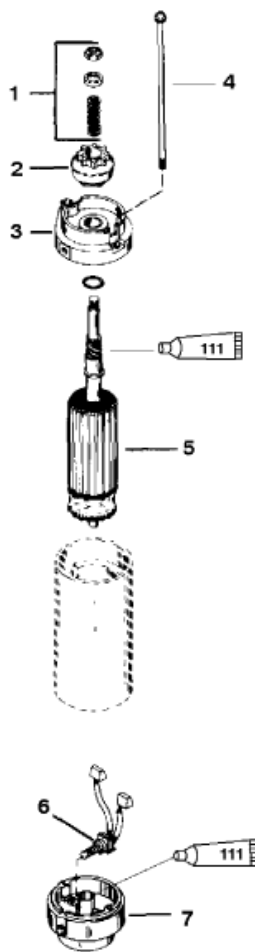

Parts List

Ref	Class	Part	Description	Qty	Comment	Footnote
-	50	66015 3	STARTER MOTOR ASSEMBLY	1		
1		15383	DRIVE KIT	1		
2		13310 1	DRIVE	1		
3		75660	PLATE	1		
4		15384	THRU BOLT	2		
5		15385	ARMATURE	1		
6		75384	BRUSH SET	1		
7		15386	END CAP	1		

**Quicksilver Lubrication/Sealant
 Application Points**

 SAE 10W Oil (Obtain Locally)